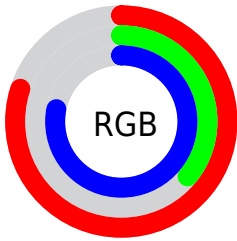

Distribution

- Red (80%)
- Green (36%)
- Blue (78%)