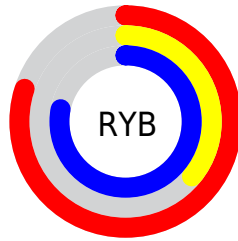

- Red (80%)
- Yellow (36%)
- Blue (78%)