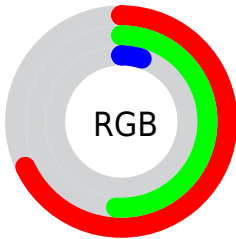

Distribution

Red (68%)

Green (51%)

Blue (5%)