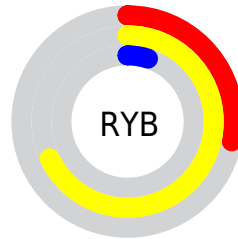

Details

The CIELab color **57.07, 7.56, 60.46** is a dark color, and the websafe version is hex **CC9933**. A complement of this color would be **29.33, 34.27, -65.94**, and the grayscale version is **54.46, 0.00, -0.01**.

A 20% lighter version of the original color is **77.19, 7.46, 60.77**, and **37.24, 8.74, 45.80** is the 20% darker color. If you saturate the color by 10%, you get **56.20, 9.21, 61.90**, and if you desaturate by 10%, it is **58.36, 5.34, 57.13**.

Distribution

Red (68%)

Green (51%)

Blue (5%)

Red (28%)

Yellow (68%)

Blue (5%)

Cyan (0%)