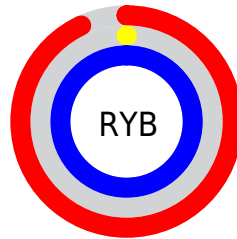

- Red (93%)
- Yellow (0%)
- Blue (100%)