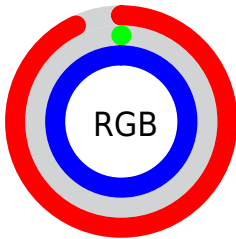

Distribution

- Red (93%)
- Green (0%)
- Blue (100%)