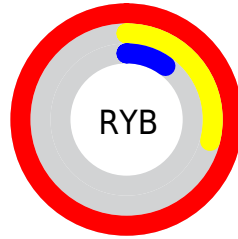

Details

The CIELab color **57.00, 69.00, 62.47** is a dark color, and the websafe version is hex **FF3300**. The color can be described as dark washed red. A complement of this color would be **79.30, -28.92, -31.54**, and the grayscale version is **49.36, 0.00, -0.01**.

A 20% lighter version of the original color is **67.06, 45.70, 48.76**, and **39.06, 63.70, 53.46** is the 20% darker color. If you saturate the color by 10%, you get **54.97, 74.29, 67.74**, and if you desaturate by 10%, it is **59.85, 62.13, 54.25**.

Distribution

Red (100%)

Green (25%)

Blue (10%)

Red (100%)

Yellow (29%)

Blue (10%)

Cyan (0%)