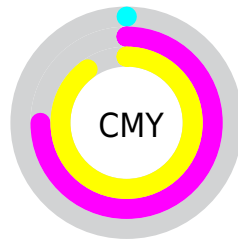

Details

The CIELab color **57.00, 69.00, 62.47** is a dark color, and the websafe version is hex **FF3300**. The color can be described as dark washed red. A complement of this color would be **79.30, -28.92, -31.54**, and the grayscale version is **49.36, 0.00, -0.01**.

A 20% lighter version of the original color is **67.06, 45.70, 48.76**, and **39.06, 63.70, 53.46** is the 20% darker color. If you saturate the color by 10%, you get **54.97, 74.29, 67.74**, and if you desaturate by 10%, it is **59.85, 62.13, 54.25**.

Distribution

Red (100%)

Green (25%)

Blue (10%)

Red (100%)

Yellow (29%)

Blue (10%)

Cyan (0%)

Magenta (74%)

Yellow (90%)

Black (0%)

Cyan (0%)

Magenta (75%)

Yellow (90%)

Brightness & Saturation Gradients

These gradients show how the CIELab color 137.00, 69.00, 62.47 changes by changing the brightness by 10 percent. The first figure shows a shift by +10% for each color and the second figure -10%.