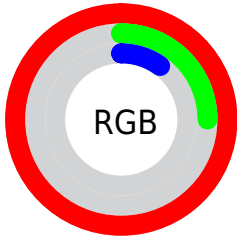

Distribution

Red (100%)

Green (25%)

Blue (10%)