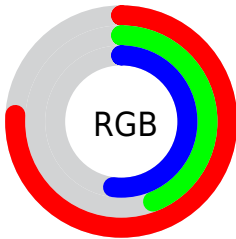

Distribution

Red (76%)

Green (44%)

Blue (52%)