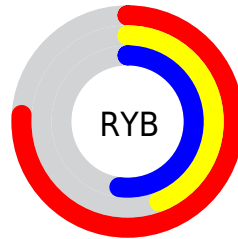

# Details

The CIELab color **57.15, 34.60, 3.73** is a light color, and the websafe version is hex **CC6666**. A complement of this color would be **73.33, -29.56, 1.71**, and the grayscale version is **58.13, 0.00, -0.01**.

A 20% lighter version of the original color is **77.08, 34.53, 3.59**, and **37.24, 34.49, 3.68** is the 20% darker color. If you saturate the color by 10%, you get **52.73, 42.93, 6.19**, and if you desaturate by 10%, it is **61.95, 26.06, 2.05**.

# Distribution

Red (76%)

Green (44%)

Blue (52%)

Red (76%)

Yellow (44%)

Blue (52%)

Cyan (0%)