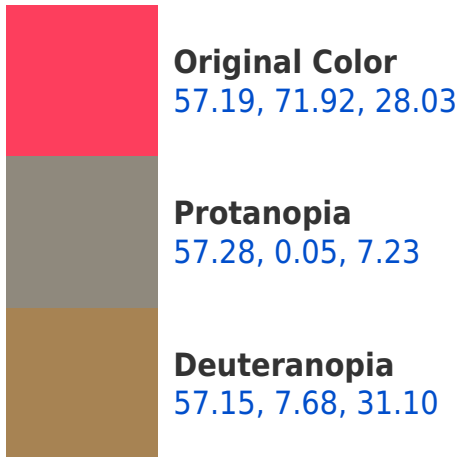

## **Background**

This preview shows how black text looks on a background with the CIELab color 137.19, 71.92, 28.03.

## Dichromacy

**Tritanopia**  
57.21, 68.94, 41.75

# Trichromacy

**Original Color**  
57.19, 71.92, 28.03

**Protanomaly**  
54.46, 29.32, 10.77

**Deuteranomaly**  
55.07, 34.69, 27.01

**Tritanomaly**  
57.10, 69.96, 36.56

# Monochromacy

**Original Color**  
57.19, 71.92, 28.03

**Achromatopsia**  
51.62, 0.00, -0.01

**Achromatomaly**  
50.71, 29.15, 5.81