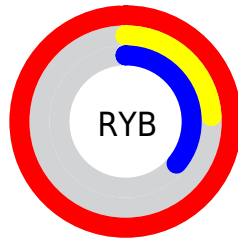

## Conversions Part 2

<b>Format</b>	<b>Color</b>
<a href="#">RYB</a>	<a href="#">253, 62, 93</a>
Decimal	<a href="#">16596573</a>
CIELab	<a href="#">57.19, 71.92, 28.03</a>
CIElCh	<a href="#">57, 77.189, 21.293</a>
Yxy	<a href="#">25.1178, 0.5378, 0.3056</a>
Android (android.graphics.Color)	<a href="#">4294786653 (0xFFFD3E5D)</a>
YUV	<a href="#">122.6430, -14.6140, 114.3231</a>
Hunter-Lab	<a href="#">50.1176, 69.7414, 19.8538</a>

# Details

The CIE Lab color **57.19, 71.92, 28.03** is a dark color, and the websafe version is hex **FF3366**. The color can be described as dark washed red. A complement of this color would be **90.11, -52.96, 1.56**, and the grayscale version is **51.51, 0.00, -0.01**.

A 20% lighter version of the original color is **67.77, 51.52, 13.65**, and **39.63, 64.94, 30.61** is the 20% darker color. If you saturate the color by 10%, you get **54.71, 77.02, 37.33**, and if you desaturate by 10%, it is **60.75, 64.52, 20.39**.

# Distribution

Red (99%)

Green (24%)

Blue (36%)

Red (99%)

Yellow (24%)

Blue (36%)

Cyan (0%)