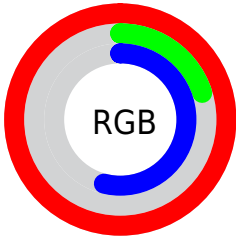

Distribution

- Red (100%)
- Green (20%)
- Blue (54%)