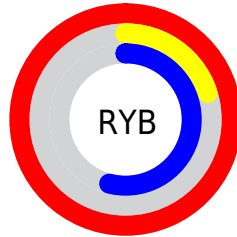

- Red (100%)
- Yellow (20%)
- Blue (54%)