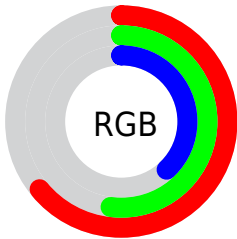

Distribution

- Red (64%)
- Green (52%)
- Blue (38%)