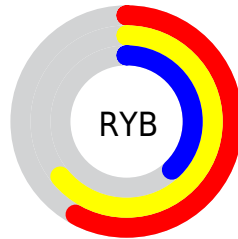

- Red (58%)
- Yellow (64%)
- Blue (38%)