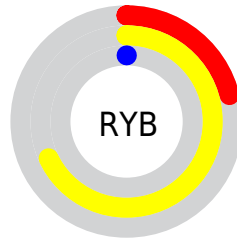

Details

The CIELab color **57.45, 5.82, 62.70** is a dark color, and the websafe version is hex **CC9933**. A complement of this color would be **25.58, 42.94, -71.53**, and the grayscale version is **54.28, 0.00, -0.01**.

A 20% lighter version of the original color is **77.55, 5.78, 62.78**, and **37.66, 7.05, 46.02** is the 20% darker color. If you saturate the color by 10%, you get **57.45, 5.82, 62.70**, and if you desaturate by 10%, it is **58.57, 3.81, 60.50**.

Distribution

Red (68%)

Green (52%)

Blue (0%)

Red (21%)

Yellow (68%)

Blue (0%)

Cyan (0%)