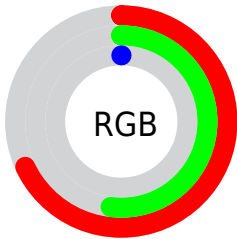

Distribution

Red (68%)

Green (52%)

Blue (0%)