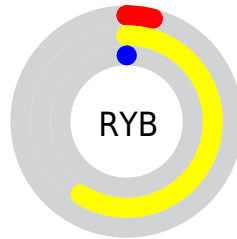

Red (4%)

Yellow (59%)

Blue (0%)