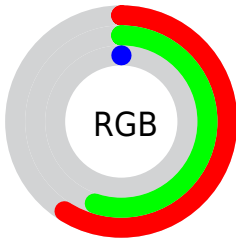

Distribution

Red (59%)

Green (55%)

Blue (0%)