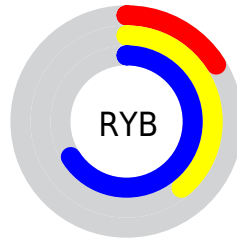

- Red (16%)
- Yellow (39%)
- Blue (66%)