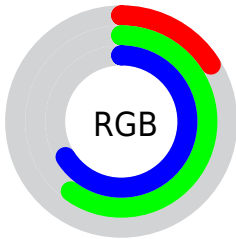

Distribution

- Red (16%)
- Green (60%)
- Blue (66%)