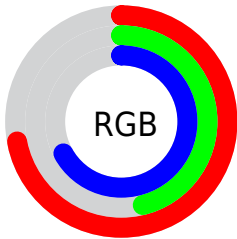

Distribution

Red (72%)

Green (46%)

Blue (67%)