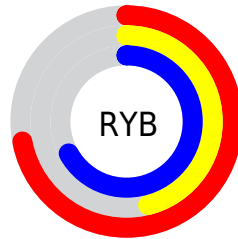

# Details

The CIELab color  $57.93, 34.77, -18.41$  is a light color, and the websafe version is hex  $996699$ . A complement of this color would be  $69.22, -32.89, 21.39$ , and the grayscale version is  $59.46, 0.00, -0.01$ .

A 20% lighter version of the original color is  $77.87, 34.79, -18.25$ , and  $38.05, 34.82, -18.48$  is the 20% darker color. If you saturate the color by 10%, you get  $53.91, 44.02, -22.65$ , and if you desaturate by 10%, it is  $62.28, 25.18, -13.70$ .

# Distribution

Red (72%)

Green (46%)

Blue (67%)

Red (72%)

Yellow (46%)

Blue (67%)

Cyan (0%)