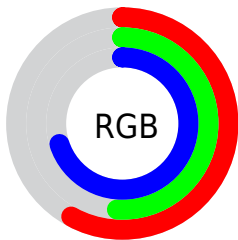

Distribution

Red (58%)

Green (51%)

Blue (70%)