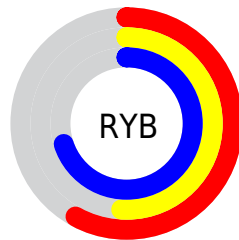

# Details

The CIELab color  $57.88, 16.39, -22.25$  is a light color, and the websafe version is hex `9999CC`. A complement of this color would be  $70.14, -14.59, 22.01$ , and the grayscale version is  $58.85, 0.00, -0.01$ .

A 20% lighter version of the original color is  $77.91, 16.60, -22.30$ , and  $38.04, 16.18, -21.89$  is the 20% darker color. If you saturate the color by 10%, you get  $52.37, 23.29, -30.85$ , and if you desaturate by 10%, it is  $63.44, 9.88, -13.71$ .

# Distribution

Red (58%)

Green (51%)

Blue (70%)

Red (58%)

Yellow (51%)

Blue (70%)

Cyan (16%)