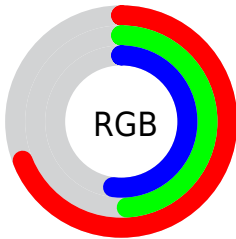

Distribution

Red (69%)

Green (49%)

Blue (52%)