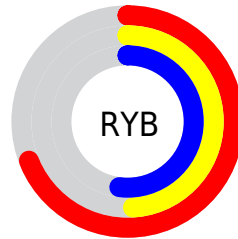

# Details

The CIELab color  $57.89, 20.42, 3.93$  is a dark color, and the websafe version is hex  $996666$ . A complement of this color would be  $68.28, -18.02, -1.76$ , and the grayscale version is  $58.93, 0.00, -0.01$ .

A 20% lighter version of the original color is  $77.84, 20.25, 3.87$ , and  $37.75, 20.63, 3.45$  is the 20% darker color. If you saturate the color by 10%, you get  $53.33, 28.12, 6.19$ , and if you desaturate by 10%, it is  $62.68, 12.92, 2.20$ .

# Distribution

Red (69%)

Green (49%)

Blue (52%)

Red (69%)

Yellow (49%)

Blue (52%)

Cyan (0%)