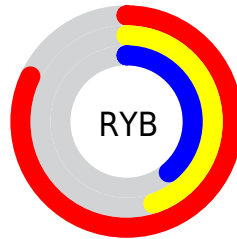

# Details

The CIELab color **58.08, 36.81, 24.38** is a dark color, and the websafe version is hex **CC6666**. A complement of this color would be **74.02, -24.94, -15.27**, and the grayscale version is **58.12, 0.00, -0.01**.

A 20% lighter version of the original color is **76.30, 31.56, 21.60**, and **37.97, 36.78, 24.37** is the 20% darker color. If you saturate the color by 10%, you get **54.07, 44.51, 31.14**, and if you desaturate by 10%, it is **62.50, 29.07, 18.46**.

# Distribution

Red (82%)

Green (44%)

Blue (39%)

Red (82%)

Yellow (45%)

Blue (39%)

Cyan (0%)