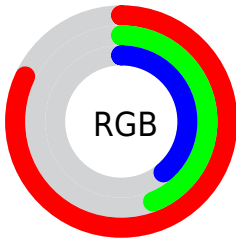

Distribution

Red (82%)

Green (44%)

Blue (39%)