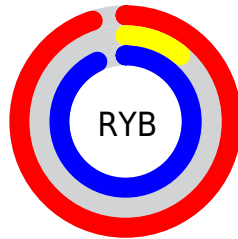

- Red (95%)
- Yellow (11%)
- Blue (93%)