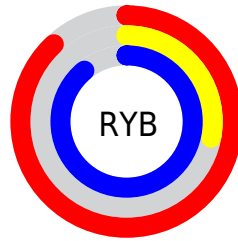

# Details

The CIELab color **58.04, 76.33, -48.57** is a light color, and the websafe version is hex **CC33CC**. The color can be described as light muted magenta. A complement of this color would be **79.74, -68.48, 61.36**, and the grayscale version is **56.02, 0.00, -0.01**.

A 20% lighter version of the original color is **72.88, 63.08, -40.99**, and **39.60, 71.86, -46.11** is the 20% darker color. If you saturate the color by 10%, you get **55.71, 82.93, -52.28**, and if you desaturate by 10%, it is **61.18, 67.66, -43.60**.

# Distribution

Red (88%)

Green (28%)

Blue (89%)

Red (88%)

Yellow (28%)

Blue (89%)

Cyan (0%)