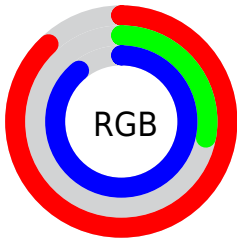

Distribution

Red (88%)

Green (28%)

Blue (89%)