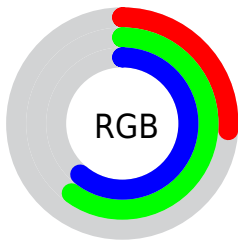

Distribution

- Red (26%)
- Green (60%)
- Blue (61%)