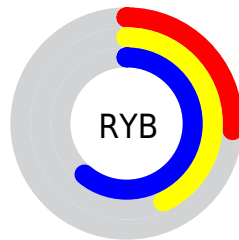

- Red (26%)
- Yellow (43%)
- Blue (61%)