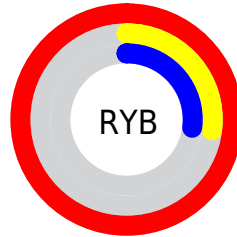

# Details

The CIELab color **58.12, 68.89, 42.37** is a dark color, and the websafe version is hex **FF3333**. The color can be described as dark washed red. A complement of this color would be **91.70, -44.23, -13.21**, and the grayscale version is **52.61, 0.00, -0.01**.

A 20% lighter version of the original color is **68.43, 46.46, 27.99**, and **39.61, 64.53, 43.84** is the 20% darker color. If you saturate the color by 10%, you get **55.37, 75.10, 52.98**, and if you desaturate by 10%, it is **61.98, 60.59, 32.76**.

# Distribution

Red (100%)

Green (27%)

Blue (27%)

Red (100%)

Yellow (27%)

Blue (27%)

Cyan (0%)