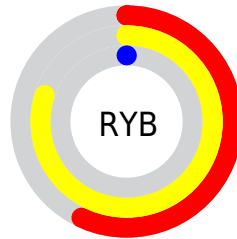

Details

The CIELab color **58.07, 26.76, 64.94** is a dark color, and the websafe version is hex **CC6600**. The color can be described as dark washed orange. A complement of this color would be **39.35, 26.44, -67.15**, and the grayscale version is **54.92, 0.00, -0.01**.

A 20% lighter version of the original color is **76.79, 21.78, 63.19**, and **38.23, 27.22, 48.27** is the 20% darker color. If you saturate the color by 10%, you get **58.07, 26.76, 64.94**, and if you desaturate by 10%, it is **60.07, 22.43, 62.51**.

Distribution

Red (80%)

Green (47%)

Blue (0%)

Red (57%)

Yellow (80%)

Blue (0%)

Cyan (0%)