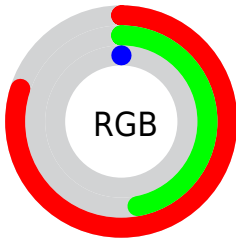

Distribution

Red (80%)

Green (47%)

Blue (0%)