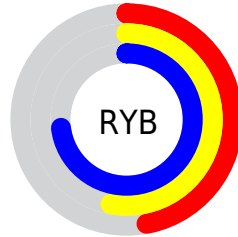

- Red (47%)
- Yellow (53%)
- Blue (73%)