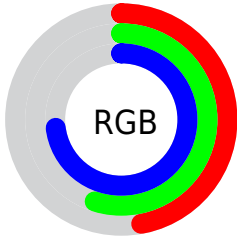

Distribution

- Red (47%)
- Green (55%)
- Blue (73%)