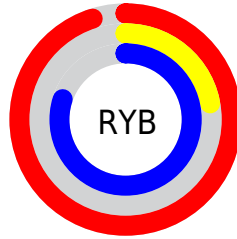

- Red (95%)
- Yellow (22%)
- Blue (80%)