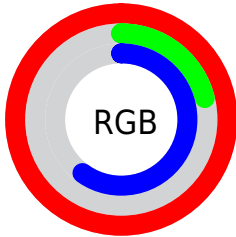

Distribution

Red (100%)

Green (21%)

Blue (60%)