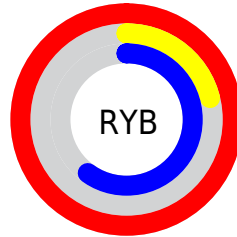

# Details

The CIELab color **58.22, 79.09, -5.89** is a light color, and the websafe version is hex **FF3399**. The color can be described as light washed rose. A complement of this color would be **89.25, -69.00, 34.07**, and the grayscale version is **52.48, 0.00, -0.01**.

A 20% lighter version of the original color is **69.07, 60.66, -20.44**, and **41.68, 69.10, -0.66** is the 20% darker color. If you saturate the color by 10%, you get **56.09, 82.94, -1.38**, and if you desaturate by 10%, it is **61.37, 72.66, -8.74**.

# Distribution

Red (100%)

Green (21%)

Blue (60%)

Red (100%)

Yellow (21%)

Blue (60%)

Cyan (0%)