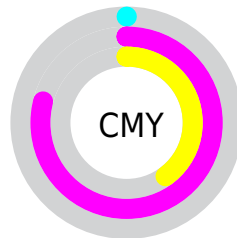

Cyan (0%)

Magenta (79%)

Yellow (40%)