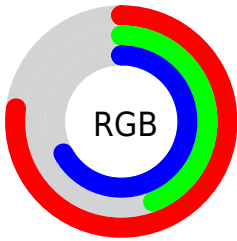

Distribution

- Red (77%)
- Green (44%)
- Blue (67%)