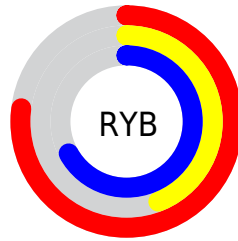

- Red (77%)
- Yellow (44%)
- Blue (67%)