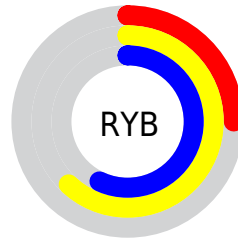

## Conversions Part 2

<b>Format</b>	<b>Color</b>
R <sub>YB</sub>	63, 158, 146
Decimal	4955711
CIE <sub>Lab</sub>	58.33, -44.16, 41.24
CIE <sub>LCh</sub>	58, 60.422, 136.958
Y <sub>xy</sub>	26.3099, 0.3126, 0.5131
Android (android.graphics.Color)	4283145791 (0xFF4B9E3F)
YUV	122.3530, -29.2610, -41.5286
Hunter-Lab	51.2931, -33.9918, 25.5757

# Details

The CIELab color  $58.33, -44.16, 41.24$  is a dark color, and the websafe version is hex  $339933$ . A complement of this color would be  $41.43, 48.88, -36.20$ , and the grayscale version is  $51.48, 0.00, -0.01$ .

A 20% lighter version of the original color is  $78.24, -43.82, 41.07$ , and  $38.47, -44.32, 41.32$  is the 20% darker color. If you saturate the color by 10%, you get  $57.71, -49.46, 47.39$ , and if you desaturate by 10%, it is  $59.10, -37.98, 34.50$ .

# Distribution

Red (29%)

Green (62%)

Blue (25%)

Red (25%)

Yellow (62%)

Blue (57%)

Cyan (53%)