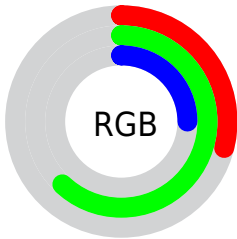

Distribution

Red (29%)

Green (62%)

Blue (25%)