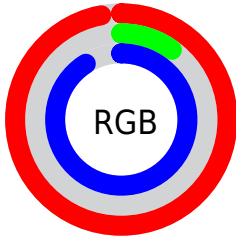

Distribution

- Red (97%)
- Green (10%)
- Blue (91%)