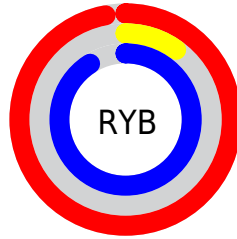

- Red (97%)
- Yellow (10%)
- Blue (91%)