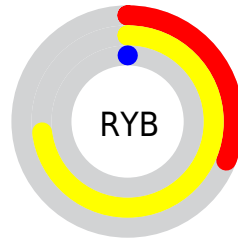

Details

The CIELab color **58.42, 12.84, 64.07** is a dark color, and the websafe version is hex **CC9933**. A complement of this color would be **30.34, 38.48, -71.42**, and the grayscale version is **55.35, 0.00, -0.01**.

A 20% lighter version of the original color is **78.50, 12.74, 64.21**, and **38.55, 13.58, 47.30** is the 20% darker color. If you saturate the color by 10%, you get **58.42, 12.84, 64.07**, and if you desaturate by 10%, it is **59.87, 10.01, 61.85**.

Distribution

Red (73%)

Green (51%)

Blue (0%)

Red (31%)

Yellow (73%)

Blue (0%)

Cyan (0%)