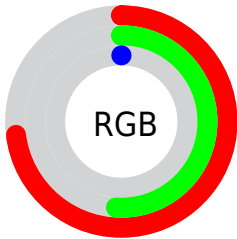

Distribution

Red (73%)

Green (51%)

Blue (0%)