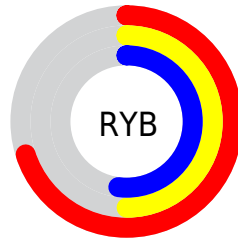

- Red (70%)
- Yellow (50%)
- Blue (52%)