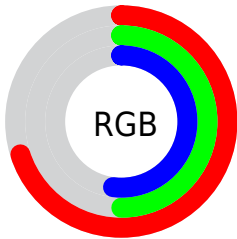

Distribution

- Red (70%)
- Green (50%)
- Blue (52%)