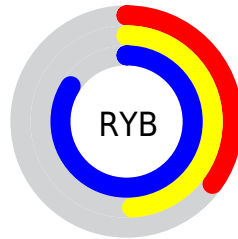

- Red (35%)
- Yellow (49%)
- Blue (84%)