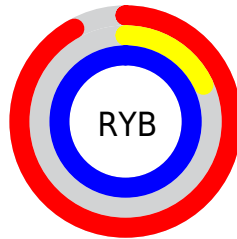

- Red (92%)
- Yellow (18%)
- Blue (100%)