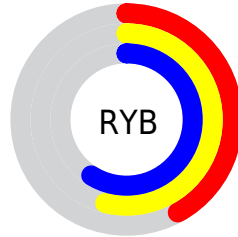

- Red (42%)
- Yellow (54%)
- Blue (59%)