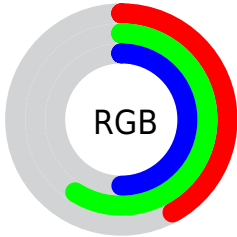

Distribution

- Red (42%)
- Green (59%)
- Blue (50%)