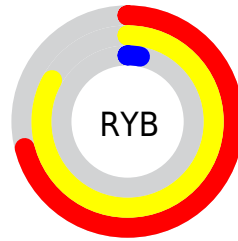

Details

The CIELab color **58.59, 30.85, 64.53** is a dark color, and the websafe version is hex **CC6600**. The color can be described as dark washed orange. A complement of this color would be **44.32, 18.93, -63.07**, and the grayscale version is **55.58, 0.00, -0.01**.

A 20% lighter version of the original color is **76.35, 22.96, 61.48**, and **38.72, 31.81, 49.14** is the 20% darker color. If you saturate the color by 10%, you get **57.88, 32.48, 65.31**, and if you desaturate by 10%, it is **60.82, 26.00, 61.37**.

Distribution

Red (83%)

Green (46%)

Blue (3%)

Red (71%)

Yellow (83%)

Blue (3%)

Cyan (0%)