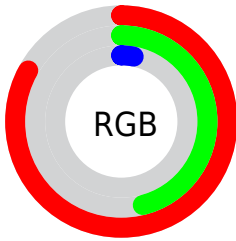

Distribution

Red (83%)

Green (46%)

Blue (3%)