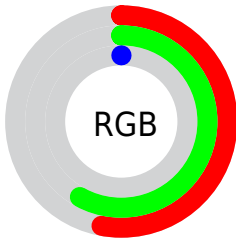

Distribution

Red (53%)

Green (58%)

Blue (0%)