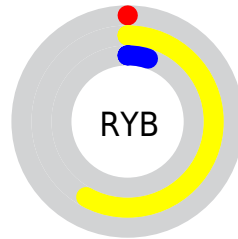

Red (0%)

Yellow (58%)

Blue (5%)