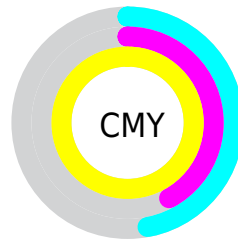

Details

The CIELab color **58.72, -20.29, 62.03** is a dark color, and the websafe version is hex **999900**. A complement of this color would be **16.77, 53.18, -71.54**, and the grayscale version is **53.86, 0.00, -0.01**.

A 20% lighter version of the original color is **78.75, -20.22, 62.10**, and **38.78, -18.38, 45.26** is the 20% darker color. If you saturate the color by 10%, you get **58.72, -20.29, 62.03**, and if you desaturate by 10%, it is **58.85, -19.44, 59.82**.

Distribution

Red (53%)

Green (58%)

Blue (0%)

Red (0%)

Yellow (58%)

Blue (5%)

Cyan (9%)

Magenta (0%)

Yellow (100%)

Black (42%)

Cyan (47%)

Magenta (42%)

Yellow (100%)

Brightness & Saturation Gradients

These gradients show how the CIE Lab color 138.72, -20.29, 62.03 changes by changing the brightness by 10 percent. The first figure shows a shift by +10% for each color and the second figure -10%.