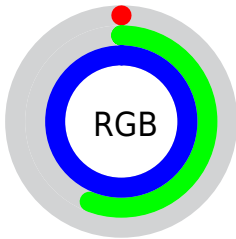

Distribution

- Red (0%)
- Green (56%)
- Blue (99%)