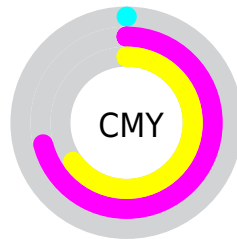

# Details

The CIELab color **58.75, 68.83, 31.83** is a dark color, and the websafe version is hex **FF6666**. The color can be described as middle washed red. A complement of this color would be **91.28, -48.47, -5.00**, and the grayscale version is **54.16, 0.00, -0.01**.

A 20% lighter version of the original color is **69.42, 46.85, 17.64**, and **40.02, 65.32, 33.00** is the 20% darker color. If you saturate the color by 10%, you get **55.82, 75.10, 41.51**, and if you desaturate by 10%, it is **62.74, 60.51, 23.75**.

# Distribution

Red (100%)

Green (29%)

Blue (35%)

Red (100%)

Yellow (29%)

Blue (35%)

Cyan (0%)

Magenta (71%)

Yellow (65%)

Black (0%)

Cyan (0%)

Magenta (71%)

Yellow (65%)