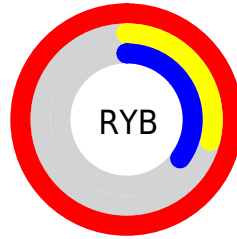

# Details

The CIELab color **58.75, 68.83, 31.83** is a dark color, and the websafe version is hex **FF6666**. The color can be described as middle washed red. A complement of this color would be **91.28, -48.47, -5.00**, and the grayscale version is **54.16, 0.00, -0.01**.

A 20% lighter version of the original color is **69.42, 46.85, 17.64**, and **40.02, 65.32, 33.00** is the 20% darker color. If you saturate the color by 10%, you get **55.82, 75.10, 41.51**, and if you desaturate by 10%, it is **62.74, 60.51, 23.75**.

# Distribution

Red (100%)

Green (29%)

Blue (35%)

Red (100%)

Yellow (29%)

Blue (35%)

Cyan (0%)