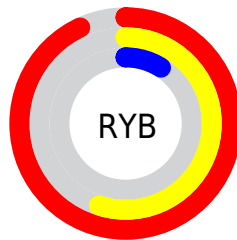

Details

The CIELab color **58.81, 49.78, 62.64** is a dark color, and the websafe version is hex **FF6633**. The color can be described as dark washed orange. A complement of this color would be **63.12, -7.33, -47.01**, and the grayscale version is **55.09, 0.00, -0.01**.

A 20% lighter version of the original color is **72.62, 32.14, 54.40**, and **38.85, 50.25, 51.38** is the 20% darker color. If you saturate the color by 10%, you get **56.22, 56.20, 66.34**, and if you desaturate by 10%, it is **61.77, 43.07, 56.32**.

Distribution

Red (93%)

Green (39%)

Blue (9%)

Red (93%)

Yellow (55%)

Blue (9%)

Cyan (0%)