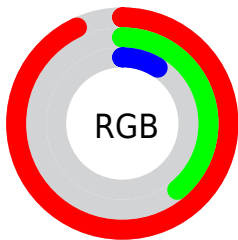

Distribution

Red (93%)

Green (39%)

Blue (9%)