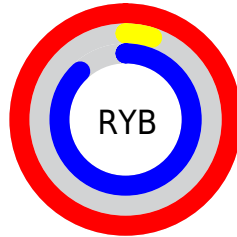

- Red (100%)
- Yellow (5%)
- Blue (88%)