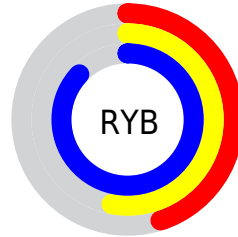

# Details

The CIELab color **58.95, 13.85, -45.08** is a light color, and the websafe version is hex **6699FF**. A complement of this color would be **79.91, -2.32, 44.47**, and the grayscale version is **58.22, 0.00, -0.01**.

A 20% lighter version of the original color is **77.96, 7.78, -33.73**, and **39.07, 13.41, -44.65** is the 20% darker color. If you saturate the color by 10%, you get **53.09, 19.42, -54.47**, and if you desaturate by 10%, it is **64.93, 9.45, -35.61**.

# Distribution

Red (45%)

Green (54%)

Blue (87%)

Red (45%)

Yellow (53%)

Blue (87%)

Cyan (48%)