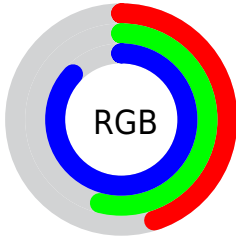

Distribution

Red (45%)

Green (54%)

Blue (87%)