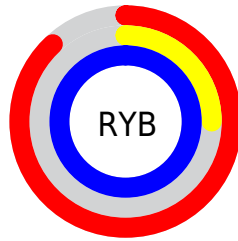

- Red (88%)
- Yellow (25%)
- Blue (100%)