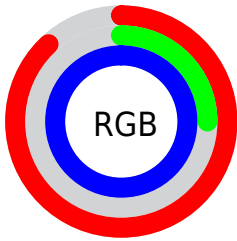

Distribution

- Red (88%)
- Green (25%)
- Blue (100%)