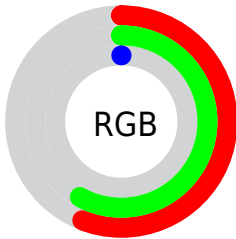

Distribution

Red (56%)

Green (58%)

Blue (0%)