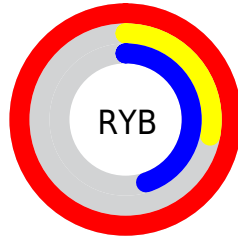

# Details

The CIELab color **58.98, 71.05, 17.56** is a dark color, and the websafe version is hex **FF3366**. The color can be described as middle washed rose. A complement of this color would be **90.58, -55.45, 7.95**, and the grayscale version is **54.78, 0.00, -0.01**.

A 20% lighter version of the original color is **69.86, 50.23, 3.13**, and **40.59, 66.52, 20.00** is the 20% darker color. If you saturate the color by 10%, you get **56.10, 76.86, 25.15**, and if you desaturate by 10%, it is **62.89, 63.06, 11.70**.

# Distribution

Red (100%)

Green (28%)

Blue (45%)

Red (100%)

Yellow (28%)

Blue (45%)

Cyan (0%)