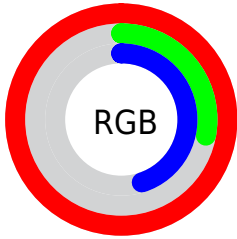

Distribution

Red (100%)

Green (28%)

Blue (45%)