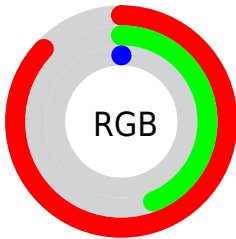

Distribution

Red (87%)

Green (44%)

Blue (0%)