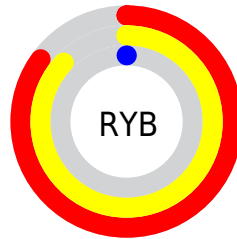

Details

The CIELab color **59.08, 37.85, 66.84** is a dark color, and the websafe version is hex **CC6600**. The color can be described as dark washed orange. A complement of this color would be **47.52, 17.30, -64.14**, and the grayscale version is **55.41, 0.00, -0.01**.

A 20% lighter version of the original color is **75.19, 25.44, 61.58**, and **39.26, 38.84, 50.34** is the 20% darker color. If you saturate the color by 10%, you get **59.08, 37.85, 66.84**, and if you desaturate by 10%, it is **61.44, 32.44, 64.15**.

Distribution

Red (87%)

Green (44%)

Blue (0%)

Red (85%)

Yellow (87%)

Blue (0%)

Cyan (0%)