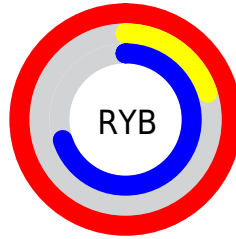

- Red (100%)
- Yellow (20%)
- Blue (70%)