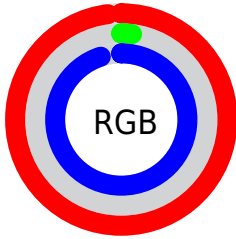

Distribution

- Red (98%)
- Green (2%)
- Blue (95%)