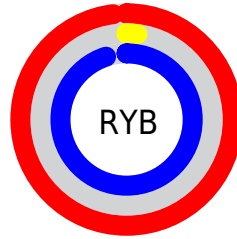

- Red (98%)
- Yellow (2%)
- Blue (95%)