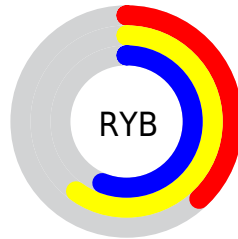

# Details

The CIELab color  $58.99, -27.79, 25.44$  is a dark color, and the websafe version is hex  $669966$ . A complement of this color would be  $47.78, 29.78, -23.89$ , and the grayscale version is  $55.62, 0.00, -0.01$ .

A 20% lighter version of the original color is  $79.09, -27.92, 25.64$ , and  $39.18, -27.90, 25.42$  is the 20% darker color. If you saturate the color by 10%, you get  $58.07, -34.48, 32.35$ , and if you desaturate by 10%, it is  $60.04, -20.69, 18.51$ .

# Distribution

Red (42%)

Green (60%)

Blue (38%)

Red (38%)

Yellow (60%)

Blue (56%)

Cyan (31%)