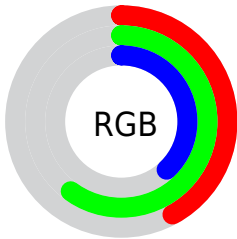

Distribution

Red (42%)

Green (60%)

Blue (38%)