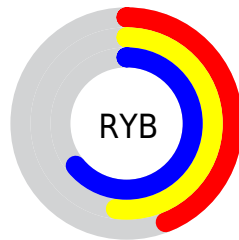

# Details

The CIELab color  $58.96, -8.12, -11.74$  is a dark color, and the websafe version is hex  $669999$ . A complement of this color would be  $56.39, 10.84, 13.13$ , and the grayscale version is  $57.65, 0.00, -0.01$ .

A 20% lighter version of the original color is  $78.98, -8.10, -11.81$ , and  $38.81, -7.95, -11.72$  is the 20% darker color. If you saturate the color by 10%, you get  $56.58, -10.07, -15.42$ , and if you desaturate by 10%, it is  $61.42, -5.75, -7.95$ .

# Distribution

Red (44%)

Green (58%)

Blue (64%)

Red (44%)

Yellow (52%)

Blue (64%)

Cyan (30%)