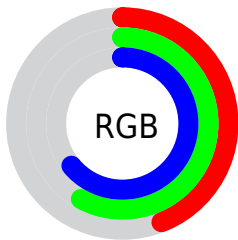

Distribution

Red (44%)

Green (58%)

Blue (64%)