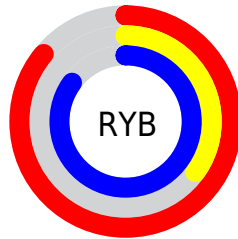

- Red (86%)
- Yellow (35%)
- Blue (85%)