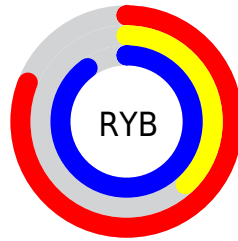

- Red (81%)
- Yellow (38%)
- Blue (90%)