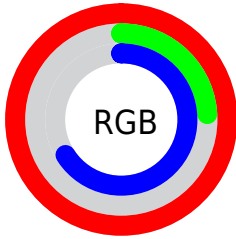

Distribution

Red (100%)

Green (24%)

Blue (66%)