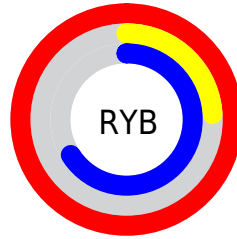

# Details

The CIELab color **59.37, 78.71, -12.95** is a light color, and the websafe version is hex **FF3399**. The color can be described as light washed rose. A complement of this color would be **89.23, -69.64, 37.99**, and the grayscale version is **54.76, 0.00, -0.01**.

A 20% lighter version of the original color is **70.53, 60.70, -27.09**, and **42.15, 70.32, -8.75** is the 20% darker color. If you saturate the color by 10%, you get **56.99, 83.30, -9.83**, and if you desaturate by 10%, it is **62.74, 71.62, -14.47**.

# Distribution

Red (100%)

Green (24%)

Blue (66%)

Red (100%)

Yellow (24%)

Blue (66%)

Cyan (0%)