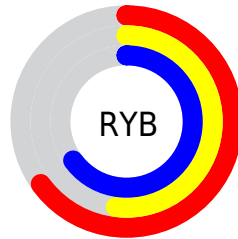

# Details

The CIELab color **59.49, 18.33, -13.38** is a light color, and the websafe version is hex **CC99CC**. A complement of this color would be **65.34, -17.75, 14.03**, and the grayscale version is **60.68, 0.00, -0.01**.

A 20% lighter version of the original color is **79.39, 18.37, -13.46**, and **39.47, 18.50, -13.40** is the 20% darker color. If you saturate the color by 10%, you get **55.32, 27.50, -19.72**, and if you desaturate by 10%, it is **63.84, 9.22, -6.86**.

# Distribution

Red (65%)

Green (52%)

Blue (65%)

Red (65%)

Yellow (52%)

Blue (65%)

Cyan (1%)