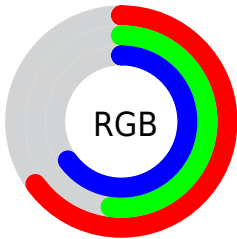

Distribution

Red (65%)

Green (52%)

Blue (65%)